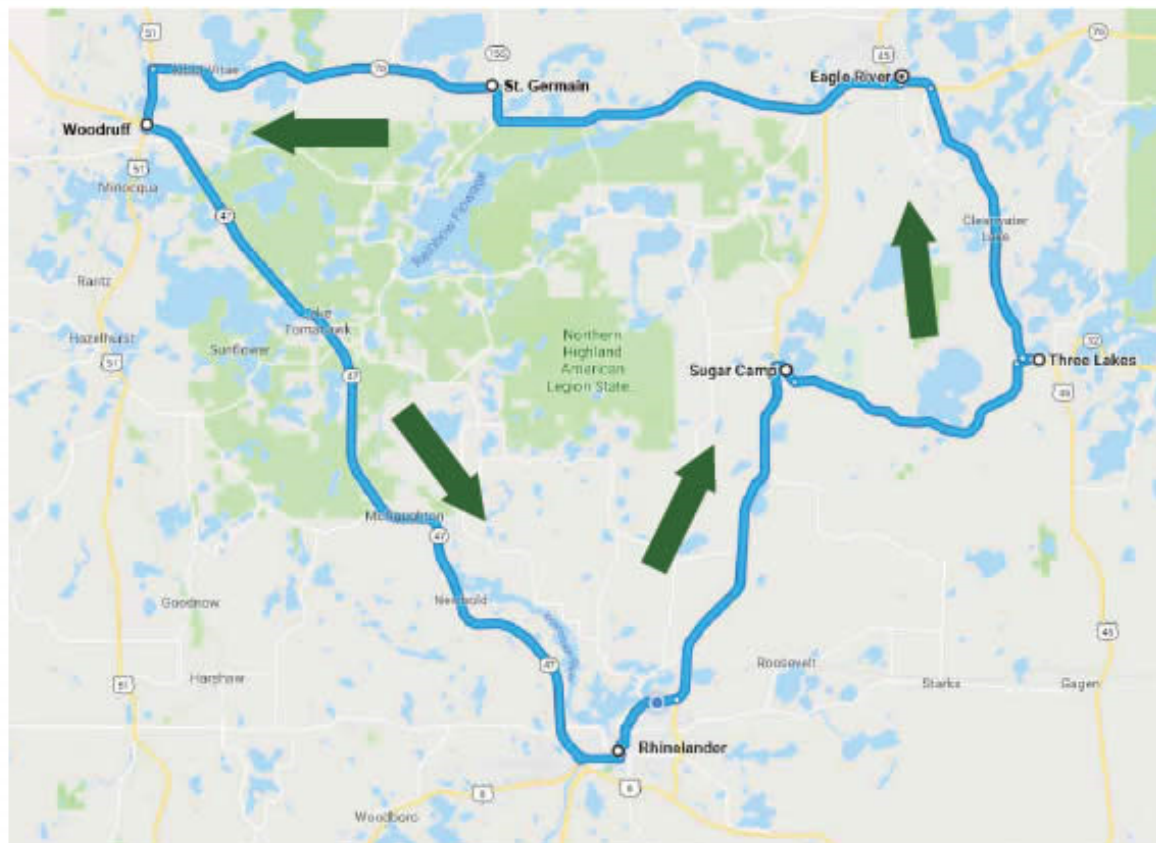

PICK UP LOCATIONS:

- Woodruff - Walgreens
- Rhinelander - WalMart
- Sugar Camp - Business Center
- Three Lakes - Krist Oil
- Eagle River - Trig's
- St. Germain - Community Center

PICK UP TIMES:

	Pick Up	Destination
7:00 AM	Woodruff	to Rhinelander
8:00 AM	Rhinelander	to Sugar Camp
8:20 AM	Sugar Camp	to Three Lakes
8:30 AM	Three Lakes	to Eagle River
9:00 AM	Eagle River	to St. Germain
9:20 AM	St. Germain	to Woodruff
10:00 AM	Woodruff	to Rhinelander
11:00 AM	Rhinelander	to Sugar Camp
11:20 AM	Sugar Camp	to Three Lakes
11:30 AM	Three Lakes	to Eagle River
12:00 PM	Eagle River	to St. Germain
12:20 PM	St. Germain	to Woodruff
1:00 PM	Woodruff	to Rhinelander
2:00 PM	Rhinelander	to Sugar Camp
2:20 PM	Sugar Camp	to Three Lakes
2:30 PM	Three Lakes	to Eagle River
3:00 PM	Eagle River	to St. Germain
3:20 PM	St. Germain	to Woodruff

WHITETAIL SERVICE

MONDAY • WEDNESDAY • FRIDAY

Cities include: Rhinelander, Eagle River Three Lakes, Sugar Camp and Lakeland Area (Minocqua, Woodruff, Arbor Vitae).

Please call for more information on municipal city limits.

Call 715-420-0585 for a pick-up.

Children 5 & under ride free!

(Must be accompanied by an adult.)

Northwoods Transit Connections • Office: 715-420-0585 • Toll Free: 844-267-4762

Effective Date: February 1, 2020