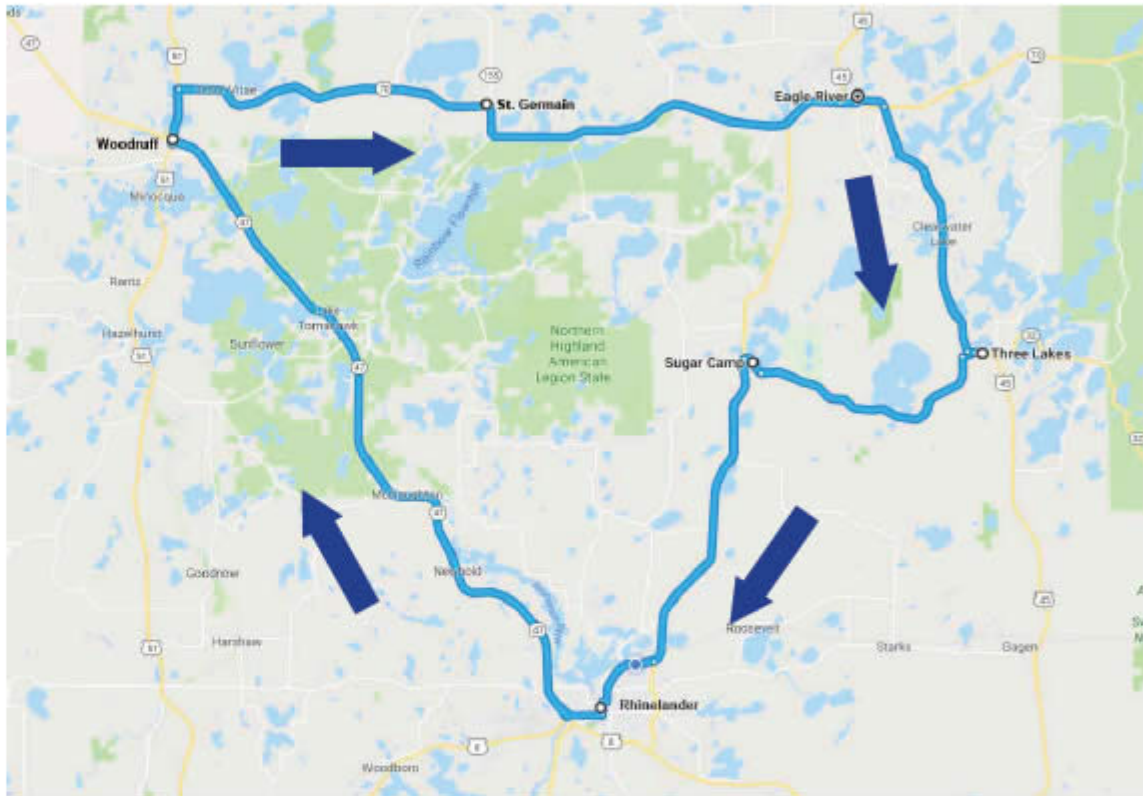

PICK UP LOCATIONS:

- Eagle River - Trig's
- Three Lakes - Krist Oil
- Sugar Camp - Business Center
- Rhinelander - WalMart
- Woodruff - Walgreens
- St. Germain - Community Center

PICK UP TIMES:

	Pick Up	Destination
7:15 AM	Eagle River	to Three Lakes
7:45 AM	Three Lakes	to Sugar Camp
8:00 AM	Sugar Camp	to Rhinelander
8:30 AM	Rhinelander	to Woodruff
9:20 AM	Woodruff	to St. Germain
9:45 AM	St. Germain	to Eagle River
10:15 AM	Eagle River	to Three Lakes
10:45 AM	Three Lakes	to Sugar Camp
11:00 AM	Sugar Camp	to Rhinelander
11:30 AM	Rhinelander	to Woodruff
12:20 PM	Woodruff	to St. Germain
12:45 PM	St. Germain	to Eagle River
1:15 PM	Eagle River	to Three Lakes
1:45 PM	Three Lakes	to Sugar Camp
2:00 PM	Sugar Camp	to Rhinelander
2:30 PM	Rhinelander	to Woodruff
3:20 PM	Woodruff	to St. Germain
3:45 PM	St. Germain	to Eagle River

BEAR PAW SERVICE

MONDAY • WEDNESDAY • FRIDAY

Cities include: Rhinelander, Eagle River Three Lakes, Sugar Camp and Lakeland Area (Minocqua, Woodruff, Arbor Vitae).

Please call for more information on municipal city limits.

Call 715-420-0585 for a pick-up.

Children 5 & under ride free!

(Must be accompanied by an adult.)

Northwoods Transit Connections • Office: 715-420-0585 • Toll Free: 844-267-4762

Effective Date: February 1, 2020