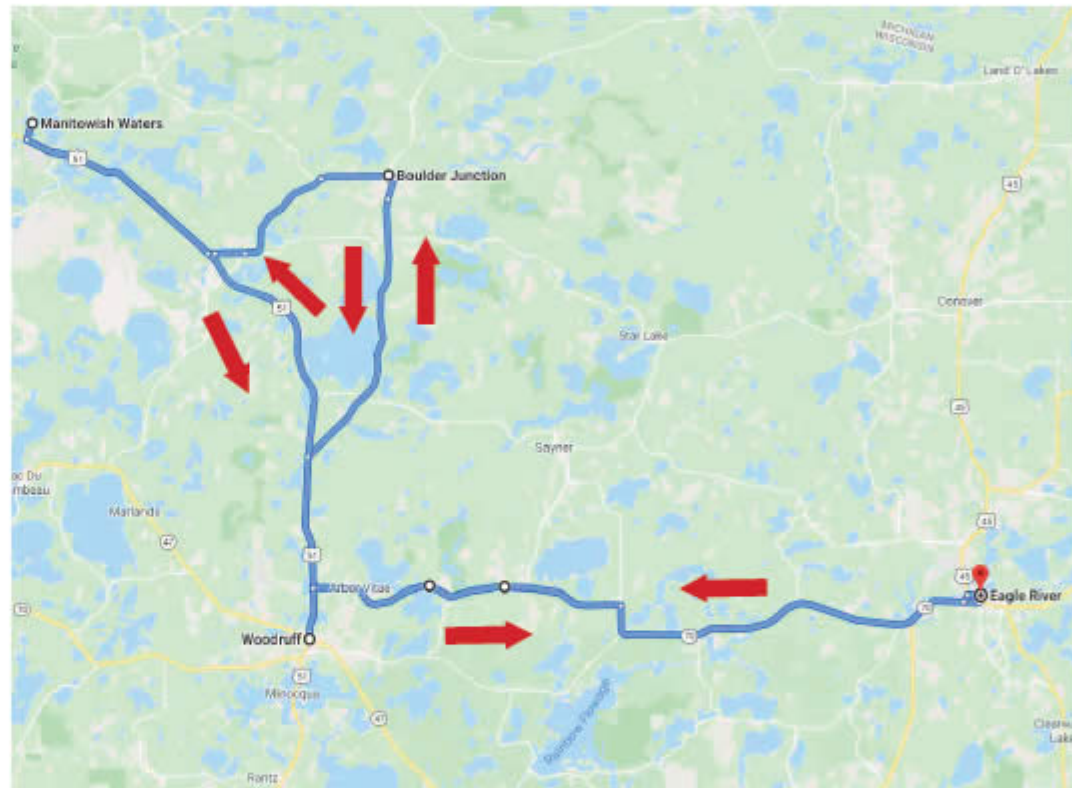

PICK UP LOCATIONS:

- Eagle River - Trigs
- Boulder Junction - Community Center
- Manitowish Waters -
Chamber of Commerce Building

PICK UP TIMES:

	<i>Pick Up</i>		<i>Destination</i>
7:00 AM	Eagle River	to	Boulder Junction
7:45 AM	Boulder Junction	to	Manitowish Waters
8:15 AM	Manitowish Waters	to	Woodruff
12:00 PM	Woodruff	to	Manitowish Waters
12:45 PM	Manitowish Waters	to	Boulder Junction
1:15 PM	Boulder Junction	to	Eagle River

EAGLE EYE

BOULDER JUNCTION/ MANITOWISH WATERS

EVERY MONDAY & EVERY OTHER FRIDAY

*Cities include: Eagle River, Boulder Junction, Manitowish Waters & Woodruff
Please call for more information on municipal city limits.*

**Call 715-420-0585 for a pick-up.
Children 5 & under ride free!
(Must be accompanied by an adult.)**

Northwoods Transit Connections • Office: 715-420-0585 • Toll Free: 844-267-4762

Effective Date: February 1, 2020