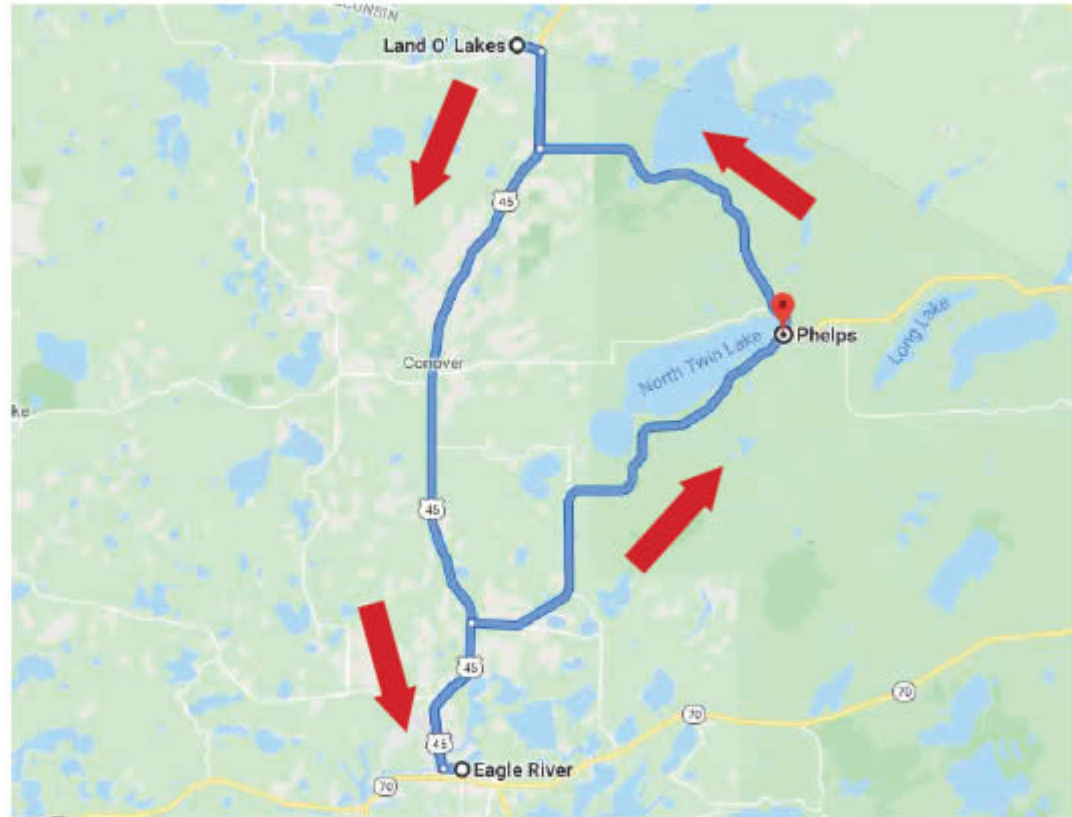

PICK UP LOCATIONS:

- Phelps - Town Hall
- Land O' Lakes - Food Pantry
- Eagle River - Trig's

PICK UP TIMES:

	Pick Up		Destination
7:00 AM	Phelps	to	Land O' Lakes
8:45 AM	Land O' Lakes	to	Eagle River
10:15 AM	Eagle River	to	Phelps

EAGLE EYE PHELPS #1

EVERY FIRST AND THIRD WEDNESDAY

Cities include: Eagle River, Phelps, Land O' Lakes & Conover.

Please call for more information on municipal city limits.

Call 715-420-0585 for a pick-up.

Children 5 & under ride free!

(Must be accompanied by an adult.)

Northwoods Transit Connections • Office: 715-420-0585 • Toll Free: 844-267-4762

Effective Date: February 1, 2020