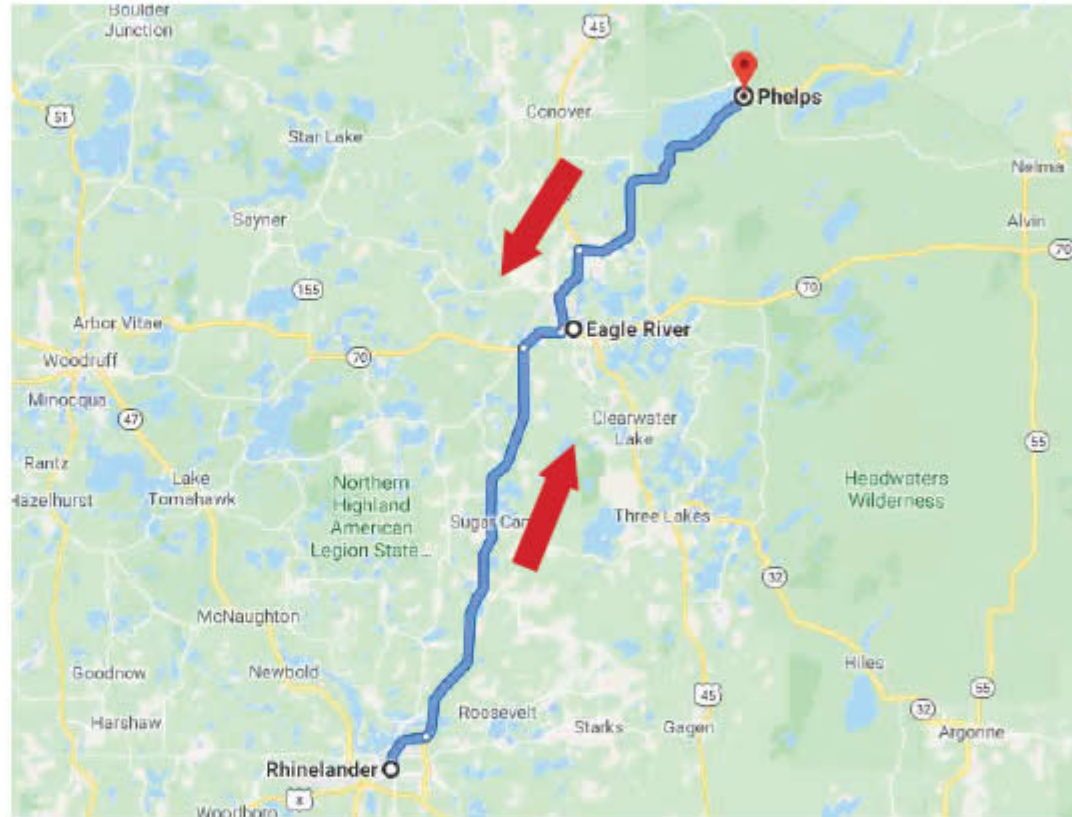

PICK UP LOCATIONS:

- Phelps - Town Hall
- Rhinelander - WalMart

PICK UP TIMES:

	Pick Up		Destination
8:00 AM	Phelps	to	Rhinelander
11:30 AM	Rhinelander	to	Phelps

EAGLE EYE PHELPS #2 EVERY OTHER FRIDAY

*Cities include: Phelps, Eagle River & Rhinelander.
Please call for more information on municipal city limits.*

**Call 715-420-0585 for a pick-up.
Children 5 & under ride free!
(Must be accompanied by an adult.)**

Northwoods Transit Connections • Office: 715-420-0585 • Toll Free: 844-267-4762

Effective Date: February 1, 2020