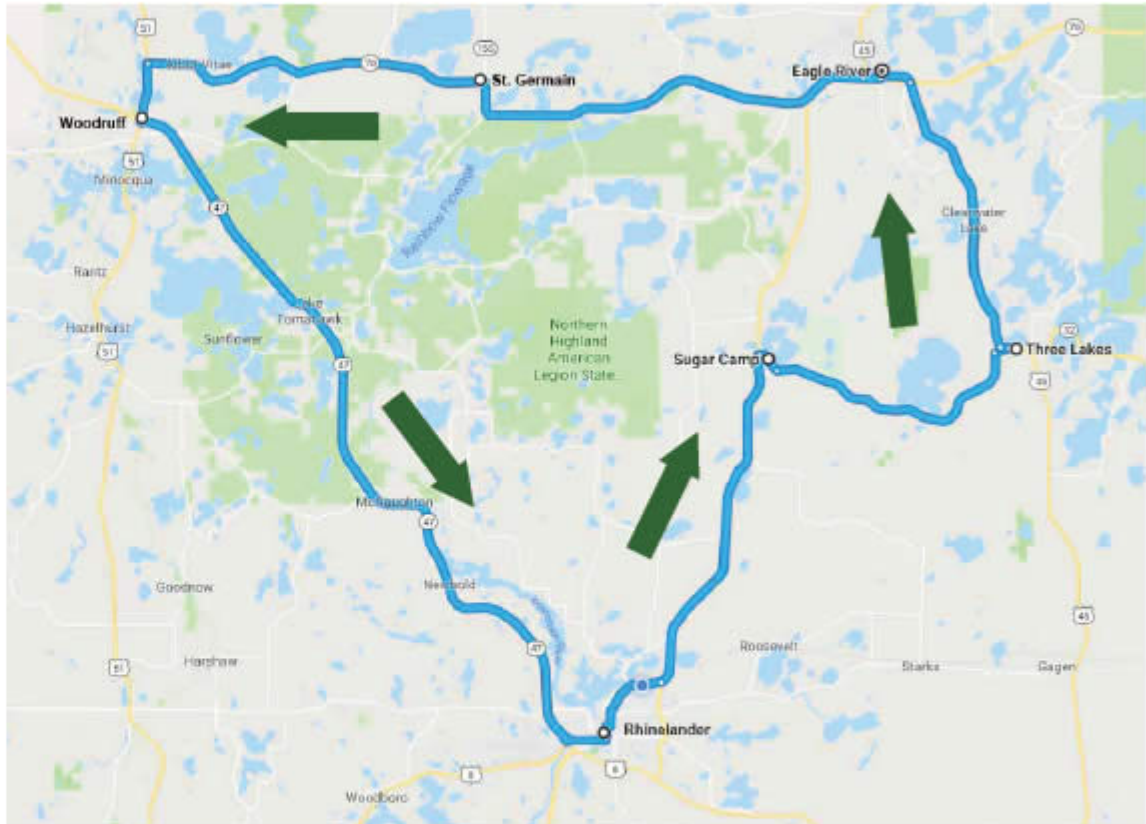

PICK UP LOCATIONS:

- Woodruff - Walgreens
- Rhinelander - WalMart
- Sugar Camp - Business Center
- Three Lakes - Krist Oil
- Eagle River - Trig's
- St. Germain - Community Center

PICK UP TIMES:

| | Pick Up | Destination |
|----------|-------------|----------------|
| 7:00 AM | Woodruff | to Rhinelander |
| 8:00 AM | Rhinelander | to Sugar Camp |
| 8:20 AM | Sugar Camp | to Three Lakes |
| 8:30 AM | Three Lakes | to Eagle River |
| 9:00 AM | Eagle River | to St. Germain |
| 9:20 AM | St. Germain | to Woodruff |
| 10:00 AM | Woodruff | to Rhinelander |
| 11:00 AM | Rhinelander | to Sugar Camp |
| 11:20 AM | Sugar Camp | to Three Lakes |
| 11:30 AM | Three Lakes | to Eagle River |
| 12:00 PM | Eagle River | to St. Germain |
| 12:20 PM | St. Germain | to Woodruff |
| 1:00 PM | Woodruff | to Rhinelander |
| 2:00 PM | Rhinelander | to Sugar Camp |
| 2:20 PM | Sugar Camp | to Three Lakes |
| 2:30 PM | Three Lakes | to Eagle River |
| 3:00 PM | Eagle River | to St. Germain |
| 3:20 PM | St. Germain | to Woodruff |

WHITETAIL SERVICE

MONDAY • WEDNESDAY • FRIDAY

Cities include: Rhinelander, Eagle River Three Lakes, Sugar Camp and Lakeland Area (Minocqua, Woodruff, Arbor Vitae).

Please call for more information on municipal city limits.

Call 715-420-0585 for a pick-up.

Children 5 & under ride free!

(Must be accompanied by an adult.)

Northwoods Transit Connections • Office: 715-420-0585 • Toll Free: 844-267-4762

Effective Date: February 1, 2020